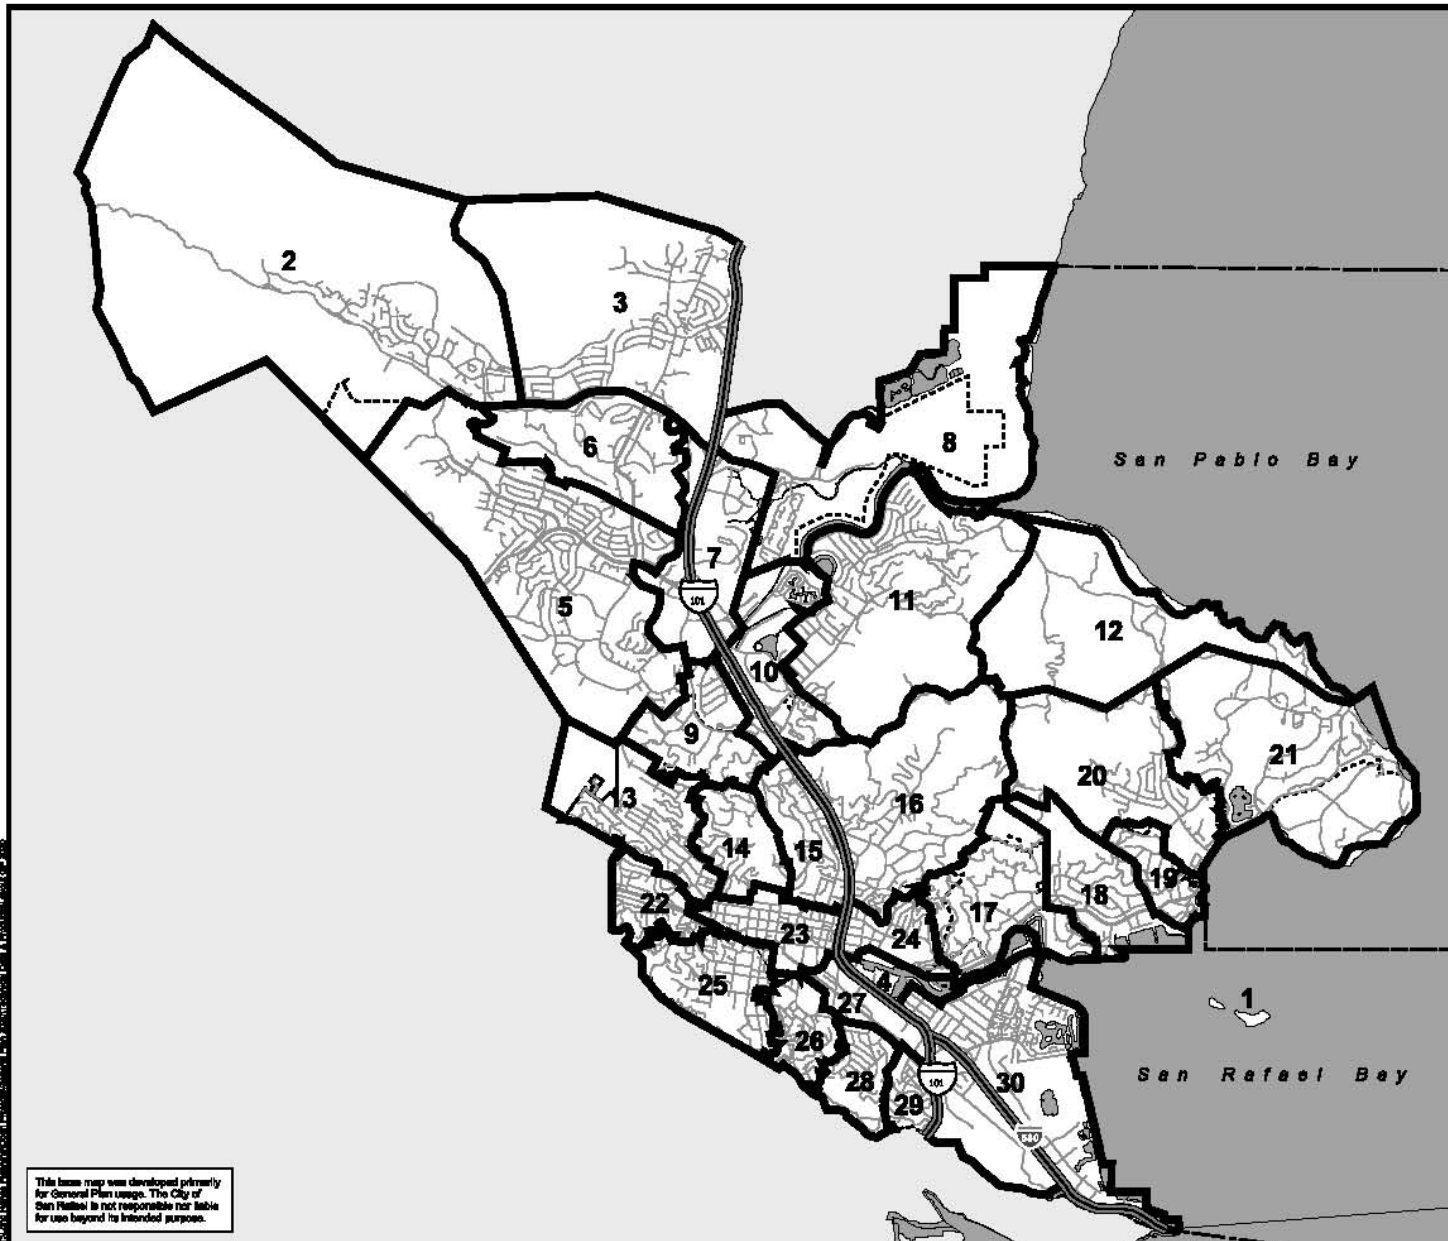

San Rafael Neighborhoods

1. Bay Islands
2. Lucas Valley
3. Marinwood
4. Canal Waterfront
5. Terra Linda
6. Mont Marin/San Rafael Park
7. North San Rafael Commercial Center
8. Smith Ranch
9. Rafael Meadows/Los Ranchitos
10. Civic Center
11. Santa Venetia
12. China Camp
13. Sun Valley
14. Fairhills
15. Lincoln/San Rafael Hill
16. Dominican/Black Canyon
17. Country Club
18. Loch Lomond
19. Bayside Acres
20. Glenwood
21. Peacock Gap
22. West End
23. Downtown
24. Montecito/Happy Valley
25. Gerstle Park
26. Picnic Valley
27. Francisco Boulevard West
28. Bret Harte
29. California Park
30. Canal

0 500 1000 1500 Meters
0 1 Miles